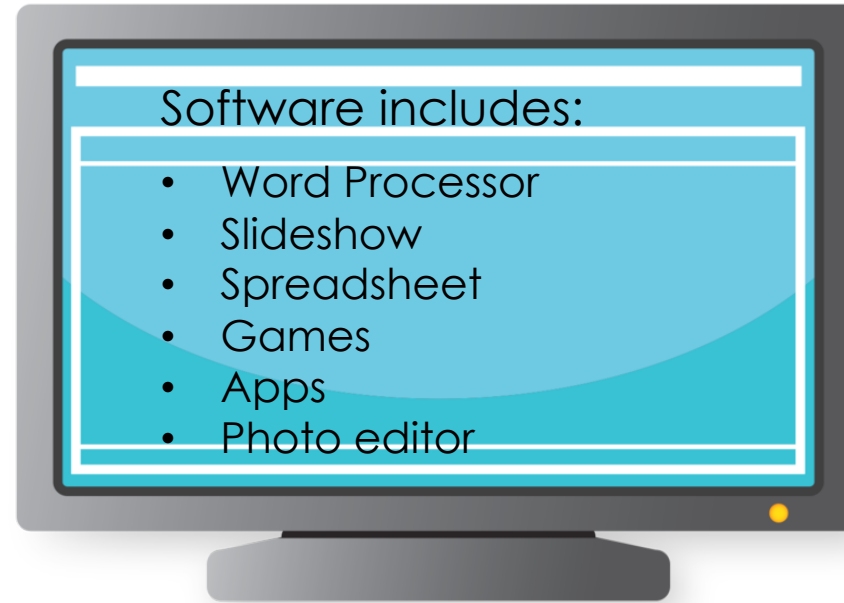

# Digital Systems

What are they?

Digital Systems include:

- **Hardware**
- **Software**
  
- **Peripheral Devices**

Tablet

Apple TV

Laptop

**Hardware** includes the physical parts of the computer system. These are the components you can touch and see.

Monitor

Tower

Components

Hardware

Software is a set of instructions that tells the computer what to do.

Software helps you create something such as drawings and stories.